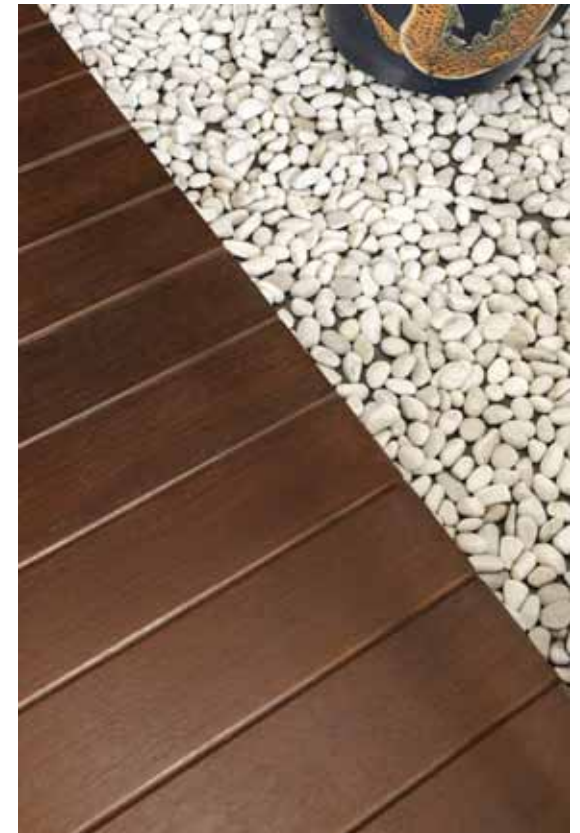

Residential | Citraland

Bukit Palma type Obsidian 8

Conwood Deck 4" 25mm; Deck 4" 14mm; Deck 12" D3

Citraland Residence - Bukit Palma - Surabaya