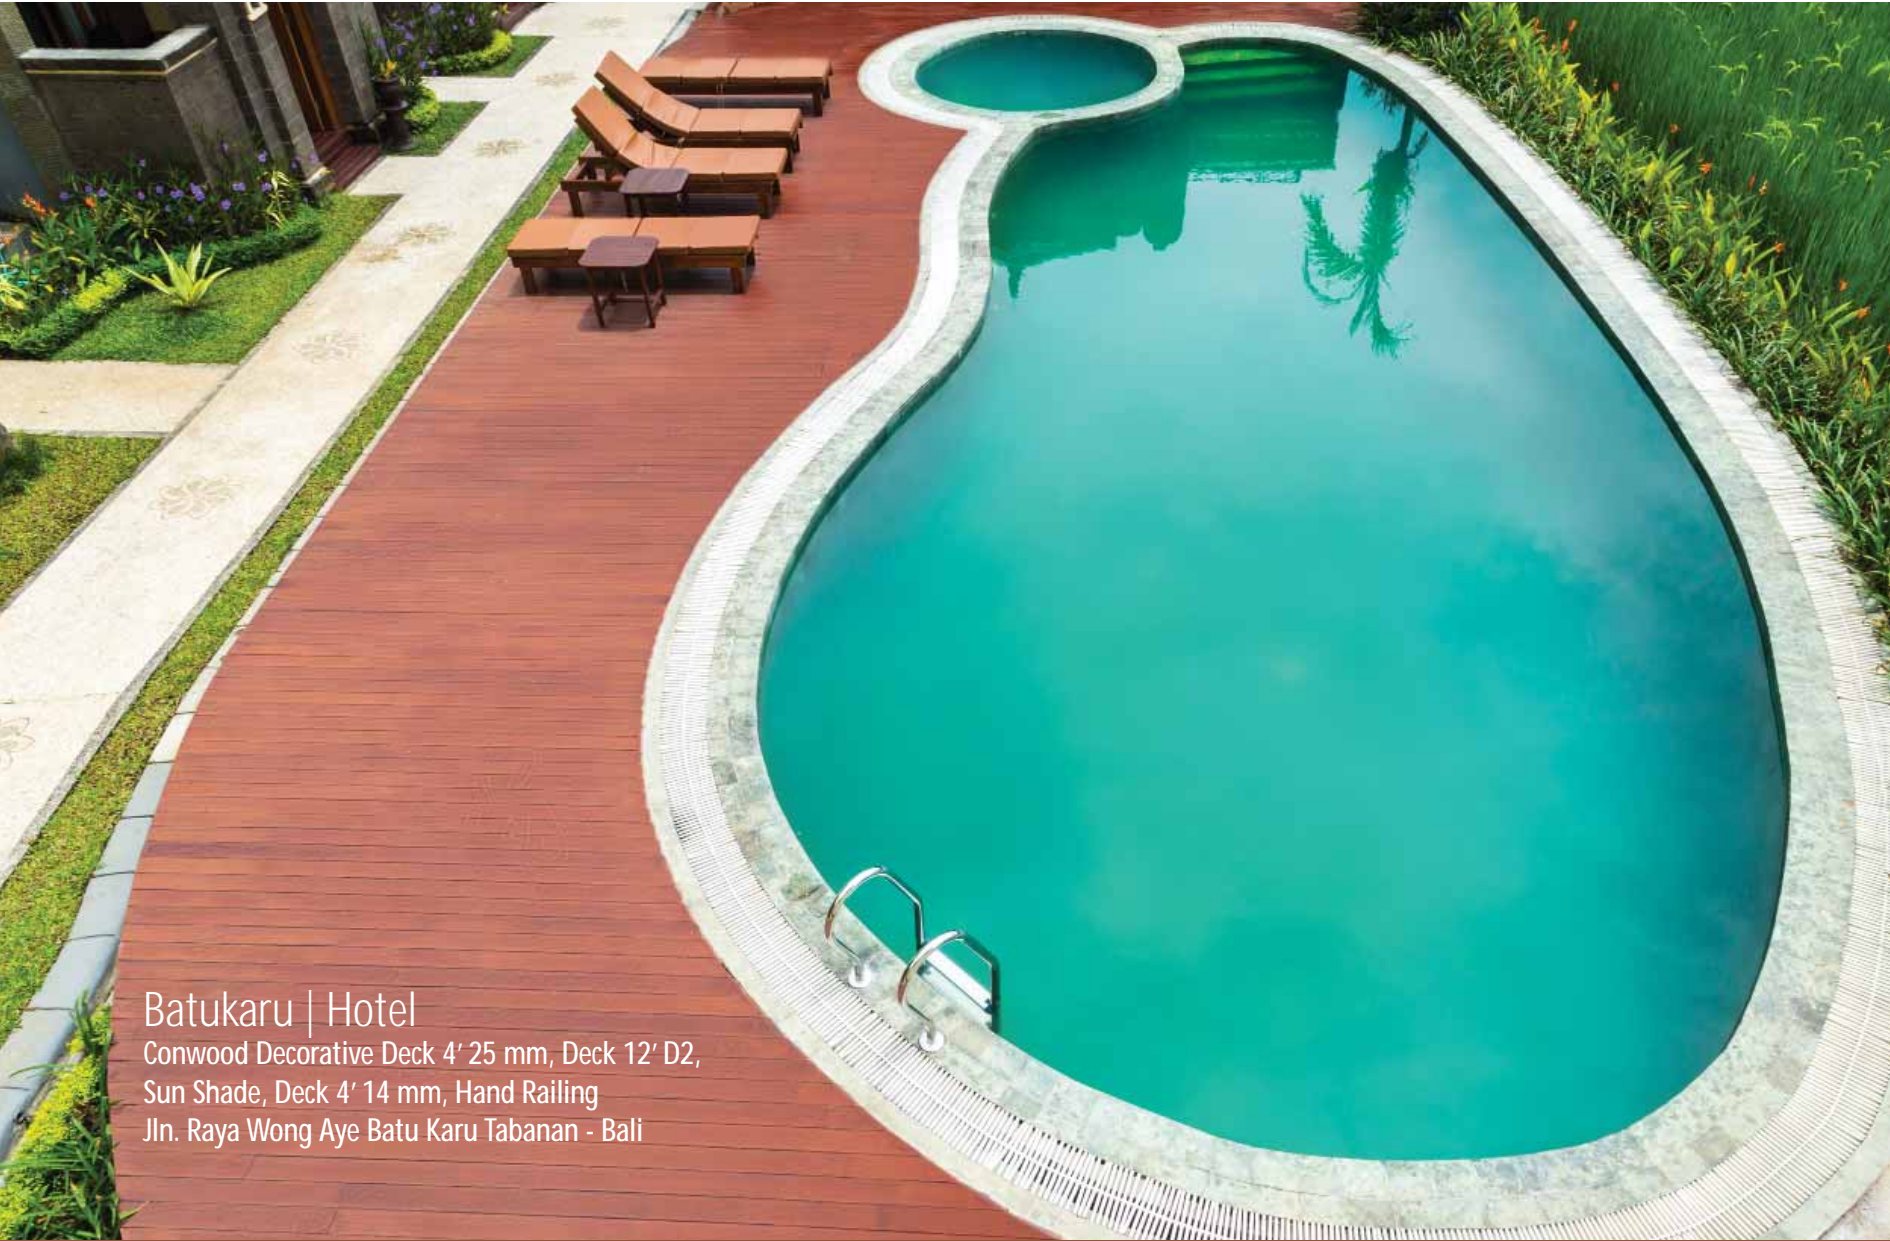

Residential | Raffles Hills  
Conwood Decorative Deck 12",  
Siding D1, Lath 3  
Bogor - West Java