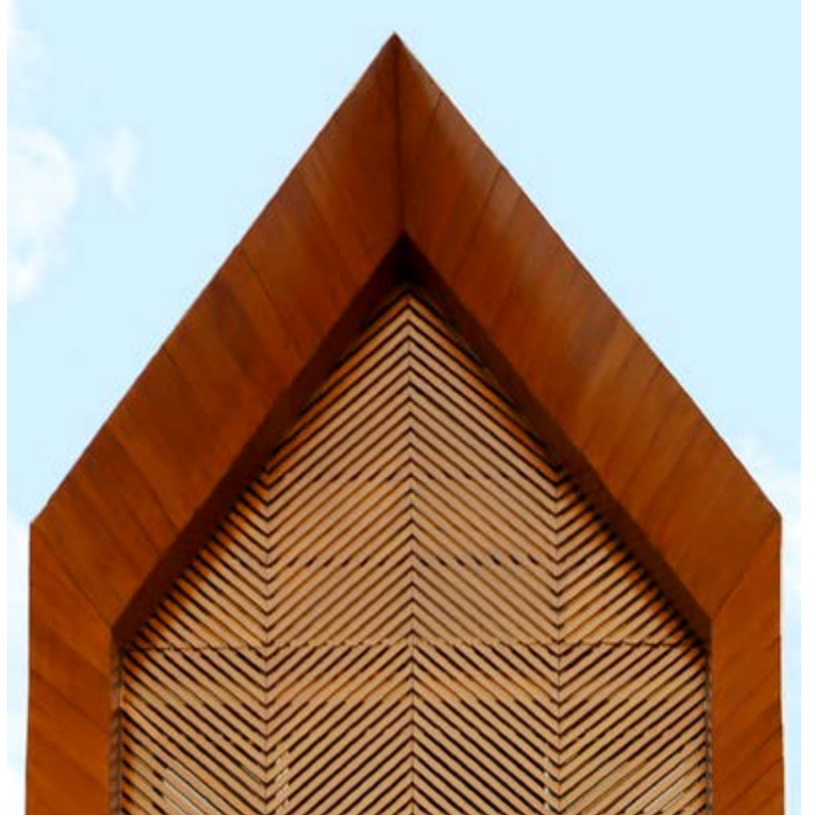

Name
PRIVATE HOUSE

Location
BALI

Product
Conwood Eave 2in1
Conwood Lap Siding G1

Name
UD KAIN MAS OFFICE

Location
SURABAYA

Product
Conwood Deck 6"
Conwood Plank 8"
Conwood Plank 2"
Conwood Sunshade
Conwood Lap Siding G0