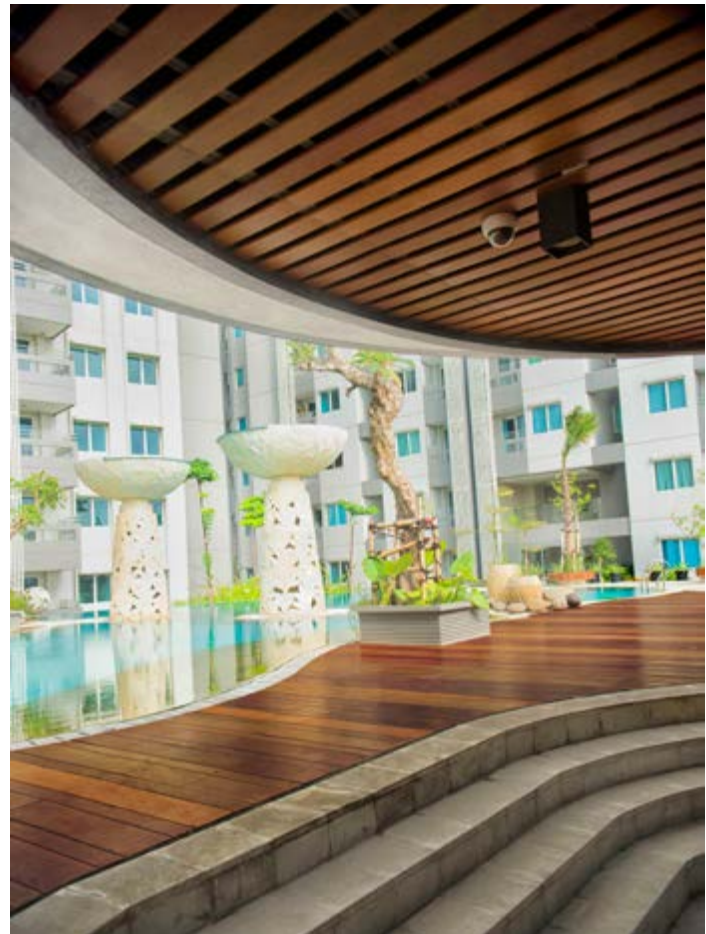

Name

SKY TERRACE

Location

JAKARTA

Product

Conwood Sunshade

Conwood Deck 12" D2

Conwood Decorative Deck 4"