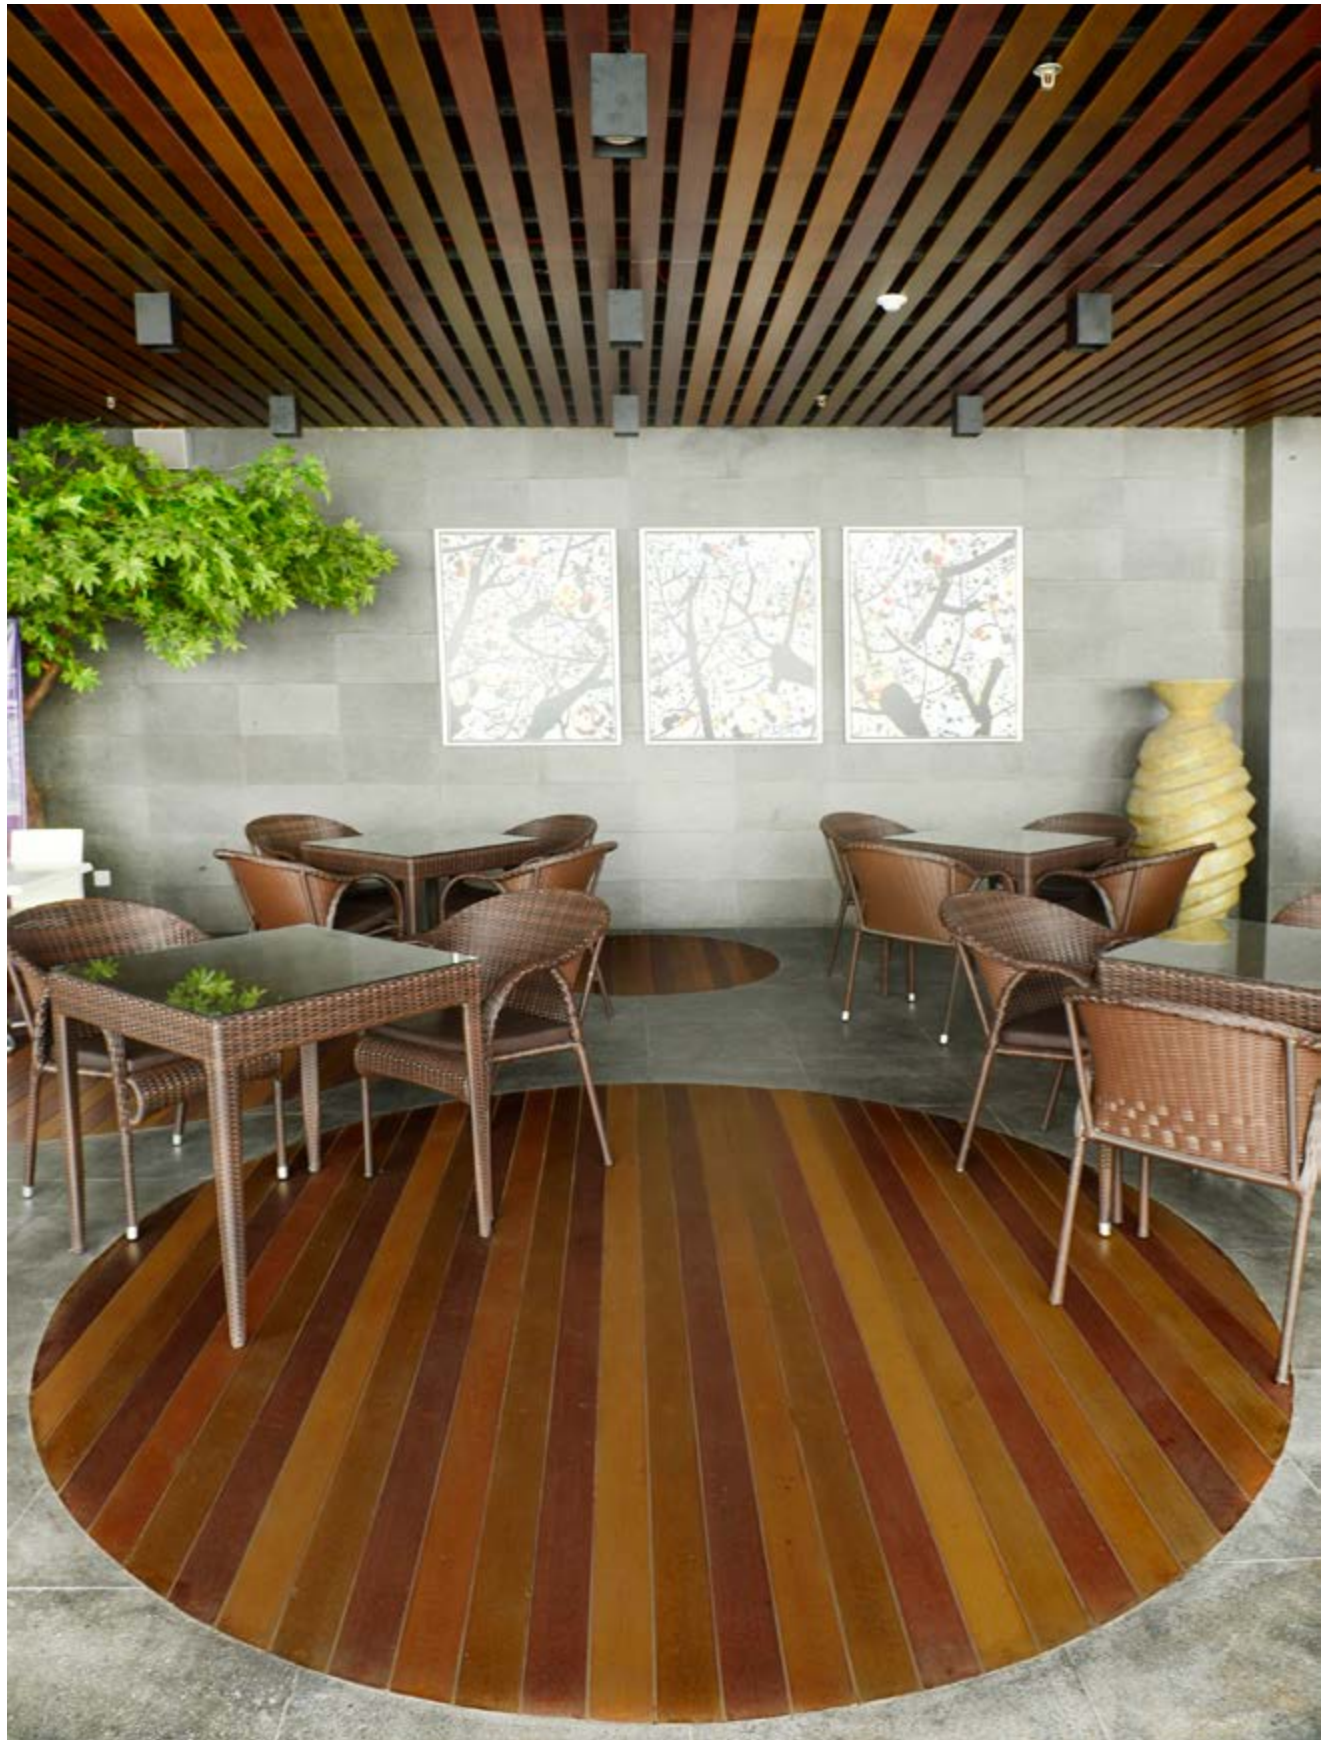

Name

SKY TERRACE

Location

JAKARTA

Product

Conwood Sunshade

Conwood Deck 12" D2

Conwood Decorative Deck 4"