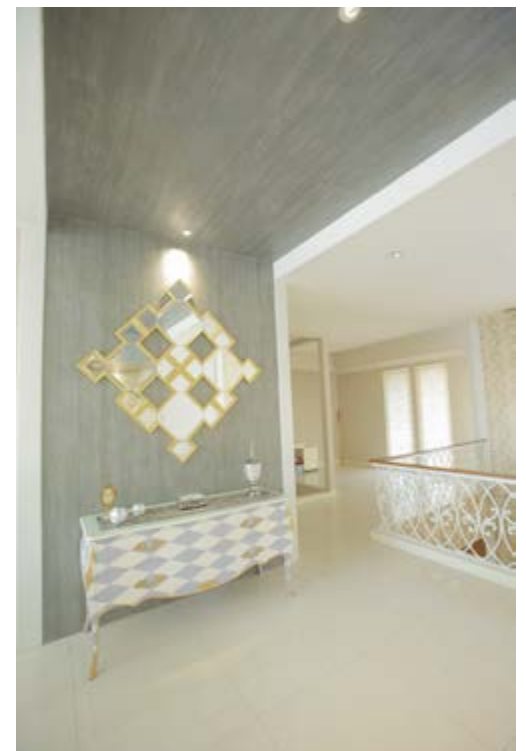

Name
CLUSTER BUKIT RIVIERA - TAMAN DAYU

Location
MALANG

Product
**Conwood Deck 12" D3
Conwood Lap Siding G1**

Name
PRIVATE HOUSE

Location
SURABAYA

Product
Conwood Plank 8"
Conwood Handrail
Conwood Deck 12" D3
Conwood Mould Classic
Conwood Lap Siding G0
Conwood Lap Siding G1
Conwood Lap Siding G2
Conwood Lap Siding BG
Conwood Decorative Deck 8"