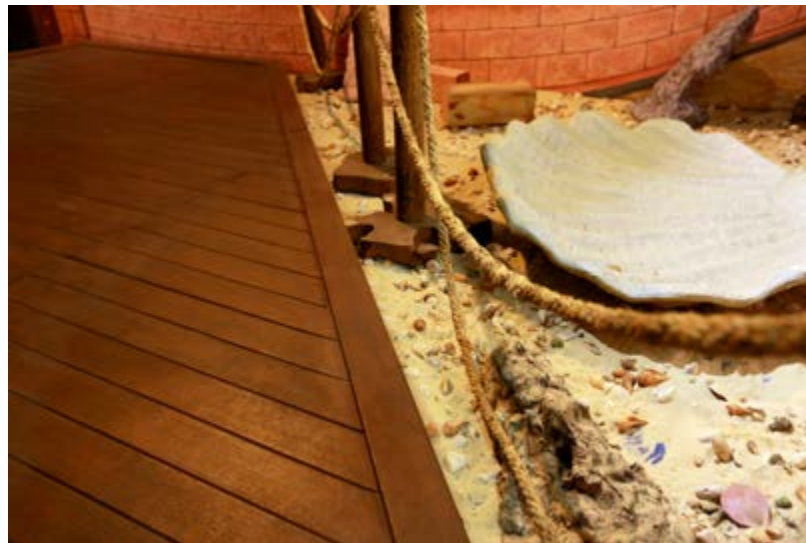

Name
MUSEUM BAHARI

Location
JAKARTA

Product
Conwood Decorative Deck 6"