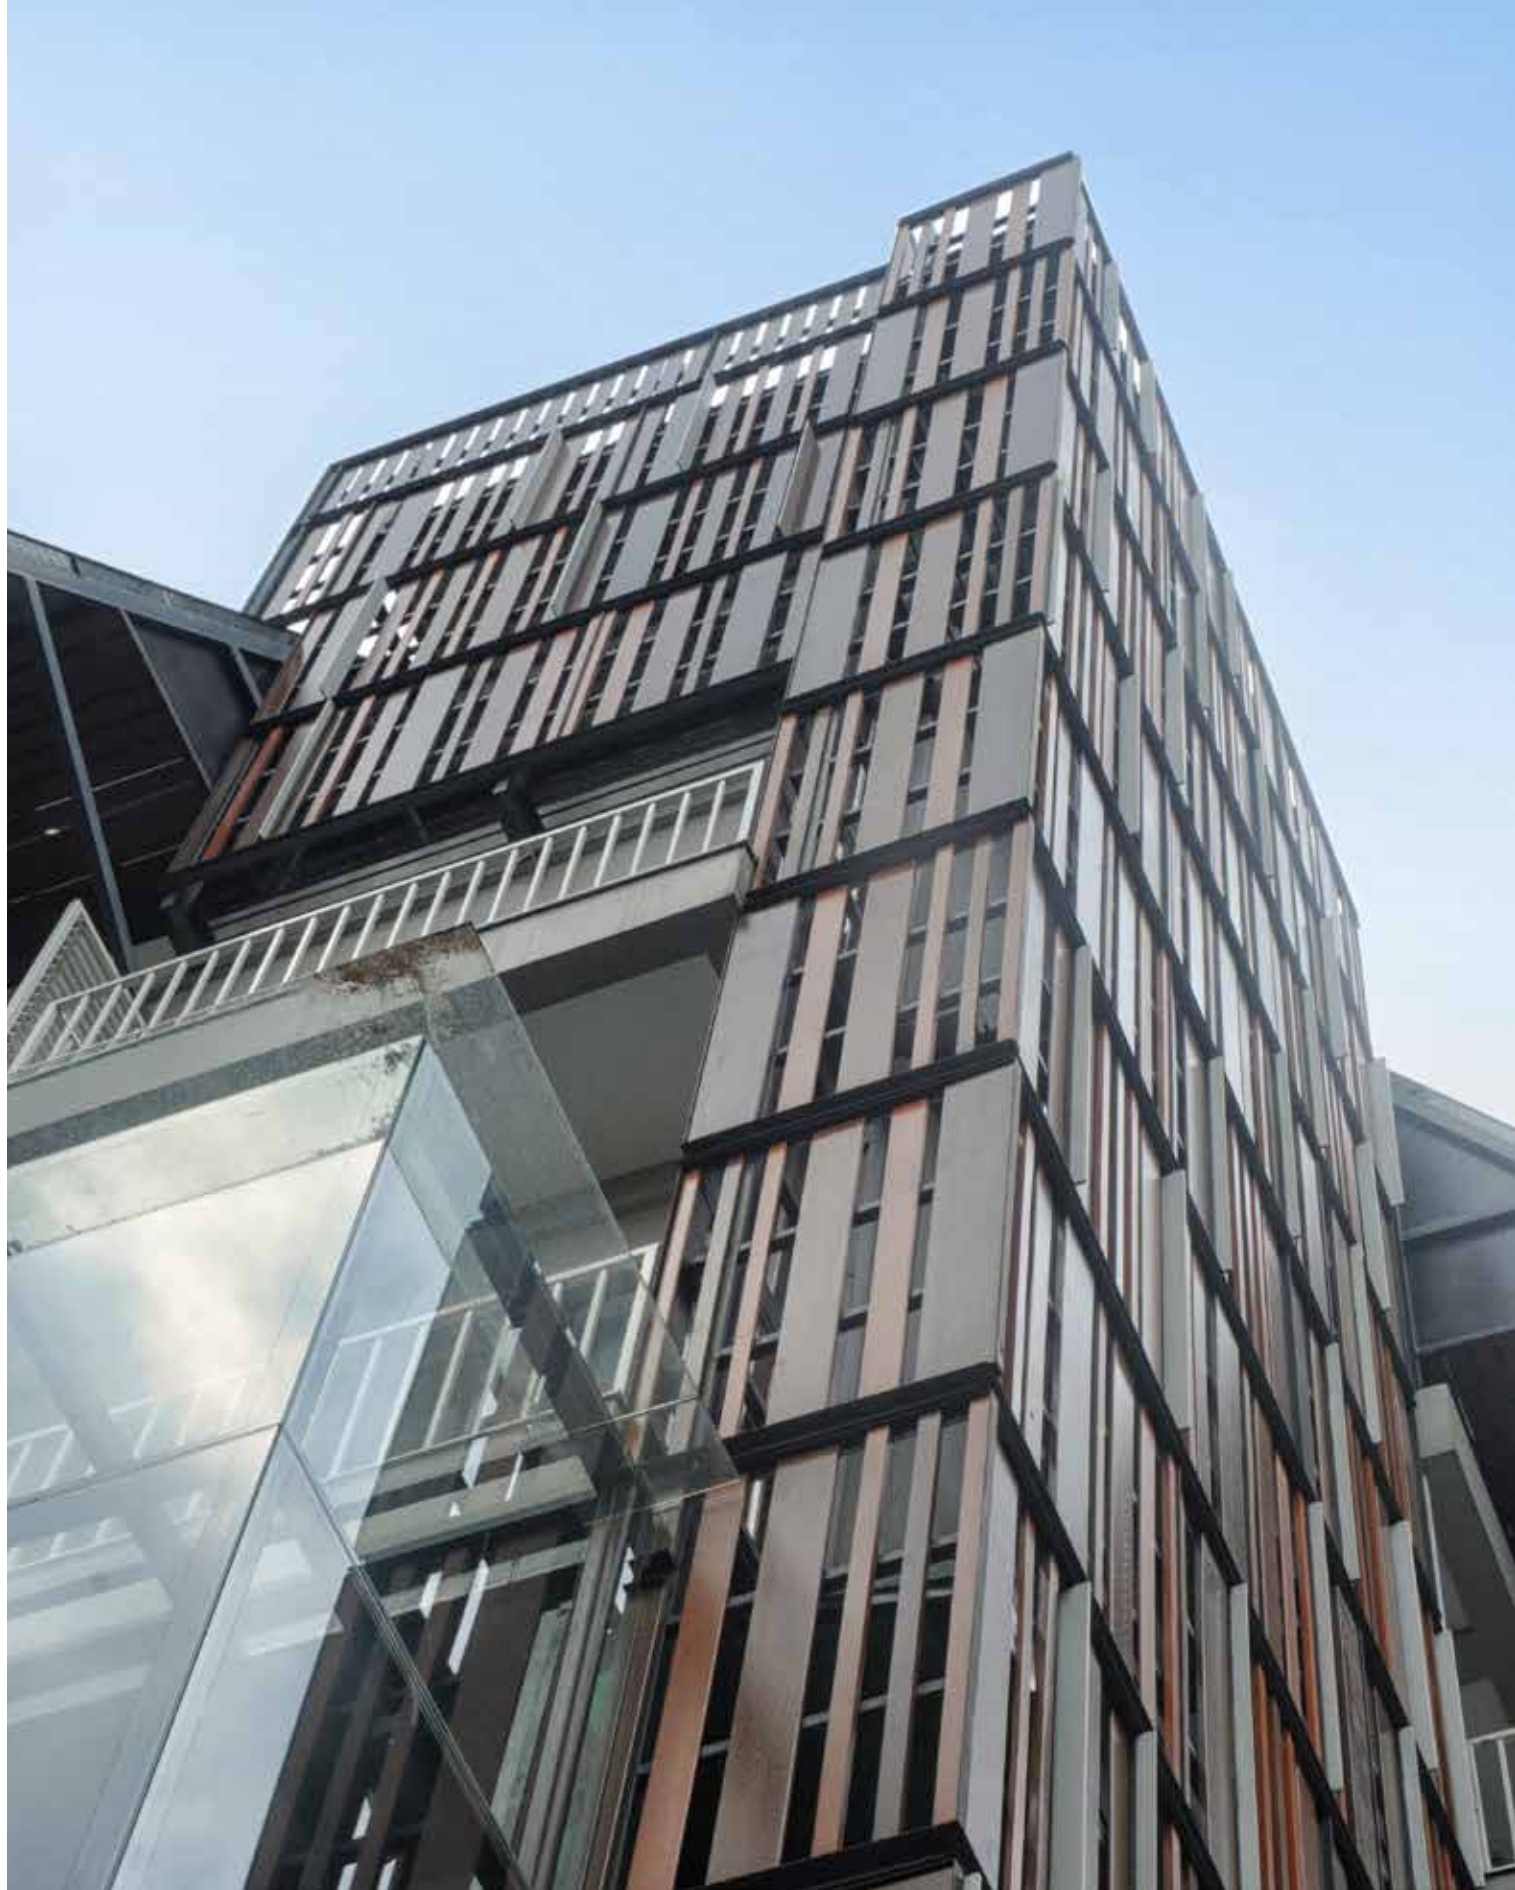

Project : Hai Hotel | Bandung
Product : Conwood Deck 12" D1